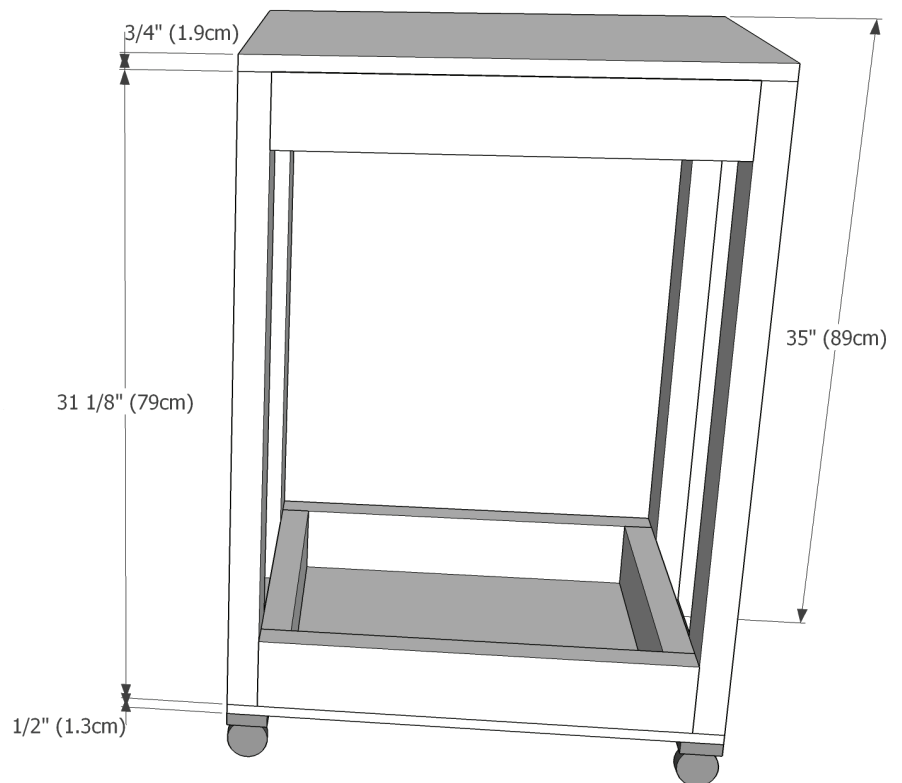

Table Saw and Work Carts

Table Saw Cart

Work Cart

Table Saw and Work Carts

2x4s [1.5"x3.5" (3.8x8.9cm)]

31 1/8" (89cm)	31 1/8" (89cm)	31 1/8" (89cm)	
31 1/8" (89cm)	17" (43cm)	17" (43cm)	17" (43cm)
21" (53cm)	21" (53cm)	21" (53cm)	21" (53cm)
21" (53cm)	21" (53cm)	21" (53cm)	21" (53cm)
17" (43cm)	17" (43cm)	17" (43cm)	17" (43cm)
18 1/8" (46cm)	18 1/8" (46cm)	18 1/8" (46cm)	18 1/8" (46cm)

Quarter Sheets Plywood [24"x48" (61x122cm)]

21" (51cm)	21" (51cm)	3/4" (1.9cm) Thick
24" (61cm)		

21" (51cm)	21" (51cm)	1/2" (1.3cm) Thick
24" (61cm)		