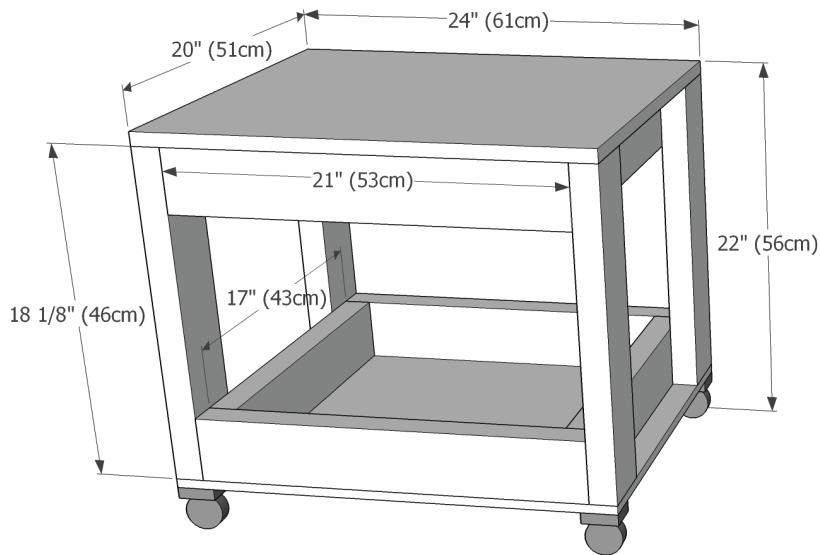

Table Saw and Work Carts

Table Saw Cart

Work Cart

Table Saw and Work Carts

2x4s [1.5"x3.5" (3.8x8.9cm)]

31 1/8" (89cm)	31 1/8" (89cm)	31 1/8" (89cm)	
31 1/8" (89cm)	17" (43cm)	17" (43cm)	17" (43cm)
21" (53cm)	21" (53cm)	21" (53cm)	21" (53cm)
21" (53cm)	21" (53cm)	21" (53cm)	21" (53cm)
17" (43cm)	17" (43cm)	17" (43cm)	17" (43cm)
18 1/8" (46cm)	18 1/8" (46cm)	18 1/8" (46cm)	18 1/8" (46cm)

Quarter Sheets Plywood [24"x48" (61x122cm)]

21" (51cm)	21" (51cm)	3/4" (1.9cm) Thick
24" (61cm)		

21" (51cm)	21" (51cm)	1/2" (1.3cm) Thick
24" (61cm)		