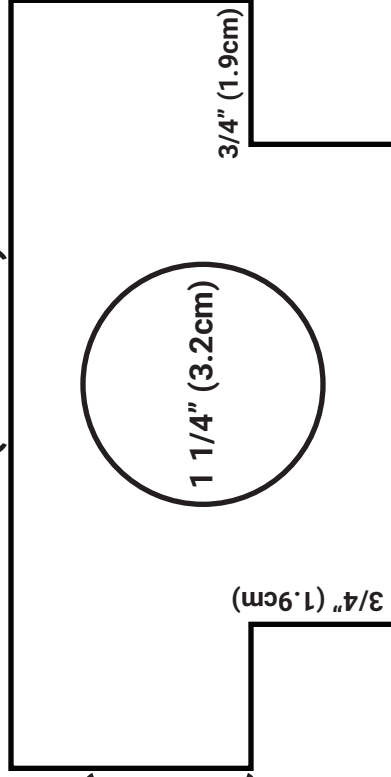

# CUT LIST

4" (10.2cm)

4" (10.2cm)

**BASE  
(CLEAR PLASTIC)  
[0.093" (2.4mm) thick]**

4" (10.2cm)

2" (5.1cm)

**TOP**

**[3/4" (1.9cm) thick]**

4" (10.2cm)

3/4" (1.9cm)

**SIDES X2**

**3/4" (1.9cm) thick]**

4" (10.2cm)

2" (5.1cm)

1 1/4" (3.2cm)

3/4" (1.9cm)

3/4" (1.9cm)

**BACK (optional)**

**[3/4" (1.9cm) thick]**

**Makify.com**

This work is licensed under a Creative Commons Attribution-NonCommercial-ShareAlike 4.0 International License