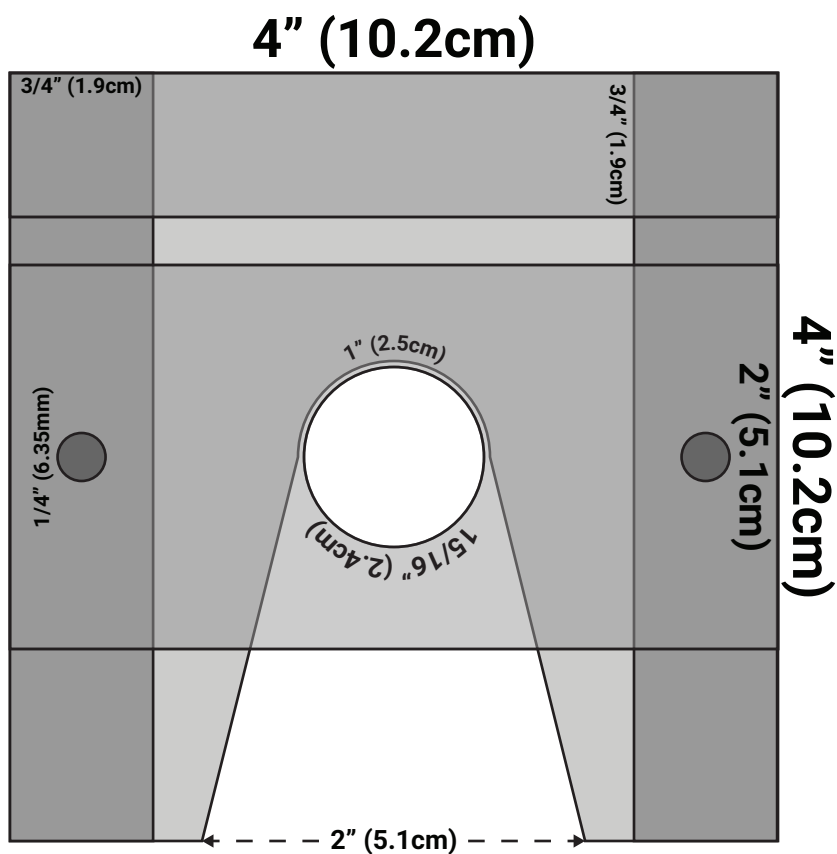

# TOP VIEW

# CUT LIST

4" (10.2cm)

4" (10.2cm)

**BASE  
(CLEAR PLASTIC)  
[0.093" (2.4mm) thick]**

4" (10.2cm)

2" (5.1cm)

**TOP**

**[3/4" (1.9cm) thick]**

4" (10.2cm)

3/4" (1.9cm)

**SIDES X2**

**3/4" (1.9cm) thick]**

4" (10.2cm)

2" (5.1cm)

1 1/4" (3.2cm)

3/4" (1.9cm)

3/4" (1.9cm)

**BACK (optional)**

**[3/4" (1.9cm) thick]**

**Makify.com**

This work is licensed under a Creative Commons Attribution-NonCommercial-ShareAlike 4.0 International License