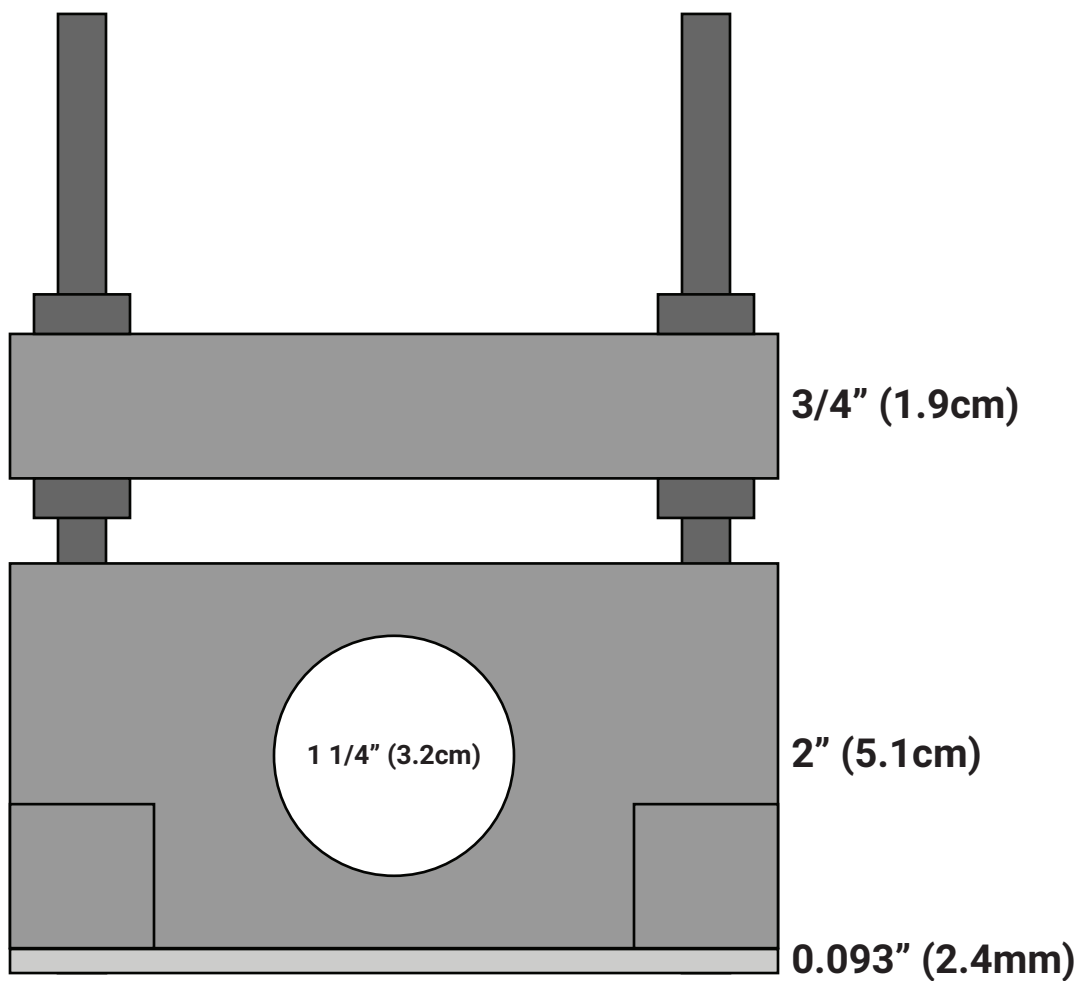

# CUT LIST

4" (10.2cm)

4" (10.2cm)

**BASE  
(CLEAR PLASTIC)  
[0.093" (2.4mm) thick]**

4" (10.2cm)

2" (5.1cm)

**TOP**

**[3/4" (1.9cm) thick]**

4" (10.2cm)

3/4" (1.9cm)

**SIDES X2**

**3/4" (1.9cm) thick]**

4" (10.2cm)

2" (5.1cm)

1 1/4" (3.2cm)

3/4" (1.9cm)