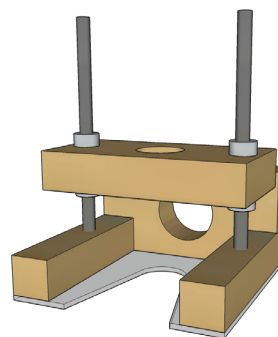

# TOP VIEW

# FRONT VIEW

# CUT LIST

4" (10.2cm)

4" (10.2cm)

**BASE  
(CLEAR PLASTIC)  
[0.093" (2.4mm) thick]**

4" (10.2cm)

2" (5.1cm)

**TOP**

**[3/4" (1.9cm) thick]**

4" (10.2cm)

3/4" (1.9cm)

**SIDES X2**

**3/4" (1.9cm) thick]**

4" (10.2cm)

2" (5.1cm)

1 1/4" (3.2cm)

3/4" (1.9cm)