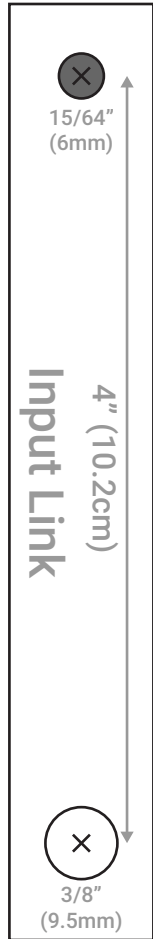

Fitness Tracker Tricker

3/4" (1.9cm)

3" (7.6cm)

1/2" (1.3cm)

Wrist Sides

Items on this page are scaled but are *not* life-size.

3/4" (1.9cm)

3/8"
(9.5mm)

Coupler Lin

19" (48.3cm)

18" (45.7cm)

2 1/2" (6.4cm)

1 1/2"
(3.8cm)

Ground Link

11 3/4" (29.8cm)

10" (25.4cm)

1" (2.5cm)

3/8"
(9.5mm)

Output

20" (50

16" (40.64cm)

16" (40.64cm)

Output Link

20" (50.8cm)

10" (25.4cm)

Ground Link

11 3/4" (29.8cm)

18" (45.7cm)

Coupler Link

19" (48.3cm)

(cm)

Link