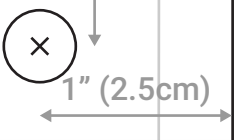

Fitness Tracker Tricker

3/4" (1.9cm)

3" (7.6cm)

1/2" (1.3cm)

Wrist Sides

Items on this page are scaled but are *not* life-size.

3/4" (1.9cm)

3/8"
(9.5mm)

Coupler Lin

19" (48.3cm)

18" (45.7cm)

2 1/2" (6.4cm)

1 1/2"
(3.8cm)

Ground Link

11 3/4" (29.8cm)

10" (25.4cm)

1" (2.5cm)

3/8"
(9.5mm)

Output

20" (50

16" (40.64cm)

16" (40.64cm)

Output Link

20" (50.8cm)

10" (25.4cm)

Ground Link

11 3/4" (29.8cm)

18" (45.7cm)

Coupler Link

19" (48.3cm)

(cm)

Link