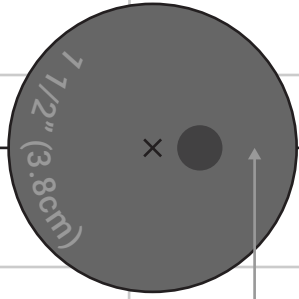

Fitness Tracker Tricker

3/4" (1.9cm)

3" (7.6cm)

1/2" (1.3cm)

Wrist Sides

Items on this page are scaled but are *not* life-size.

3/4" (1.9cm)

3/8"
(9.5mm)

Coupler Lin

19" (48.3cm)

18" (45.7cm)

2 1/2" (6.4cm)

1 1/2"
(3.8cm)

Ground Link

11 3/4" (29.8cm)

10" (25.4cm)

1" (2.5cm)

3/8"
(9.5mm)

Output

20" (50

16" (40.64cm)

16" (40.64cm)

Output Link

20" (50.8cm)

10" (25.4cm)

Ground Link

11 3/4" (29.8cm)

18" (45.7cm)

Coupler Link

19" (48.3cm)

(cm)

Link