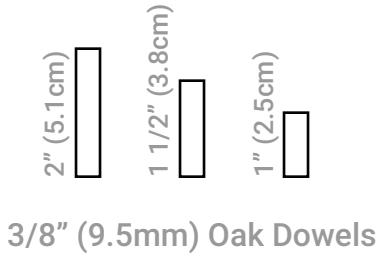

Fitness Tracker Tricker

3/4" (1.9cm)

3" (7.6cm)

1/2" (1.3cm)

Wrist Sides

Items on this page are scaled but are *not* life-size.

3/4" (1.9cm)

3/8"
(9.5mm)

Coupler Lin

19" (48.3cm)

18" (45.7cm)

2 1/2" (6.4cm)

1 1/2"
(3.8cm)

Ground Link

11 3/4" (29.8cm)

10" (25.4cm)

1" (2.5cm)

3/8"
(9.5mm)

Output

20" (50

16" (40.64cm)

16" (40.64cm)

Output Link

20" (50.8cm)

10" (25.4cm)

Ground Link

11 3/4" (29.8cm)

18" (45.7cm)

Coupler Link

19" (48.3cm)

(cm)

Link